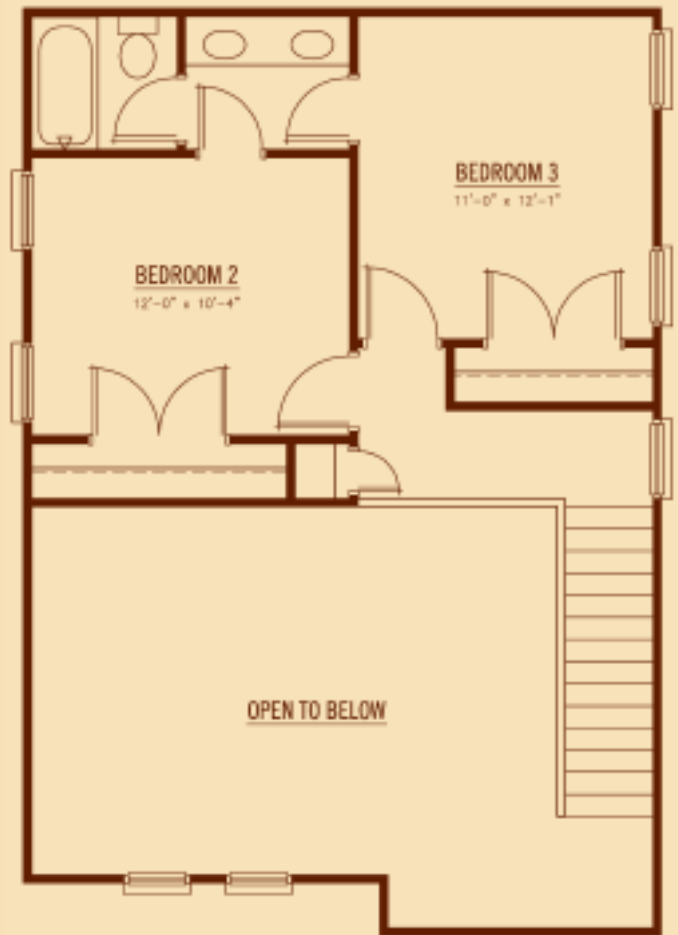

The Hawthorn • 3 Bedroom, 2½ Bath • 1,561 Sq. Ft.

First Floor

Second Floor

RED MAPLE
Grove

All dimensions, specifications, and materials are approximate and subject to change without notice.

The Hawthorn • 3 Bedroom, 2½ Bath • 1,561 Sq. Ft.

Elevation A

Elevation B

Elevation C