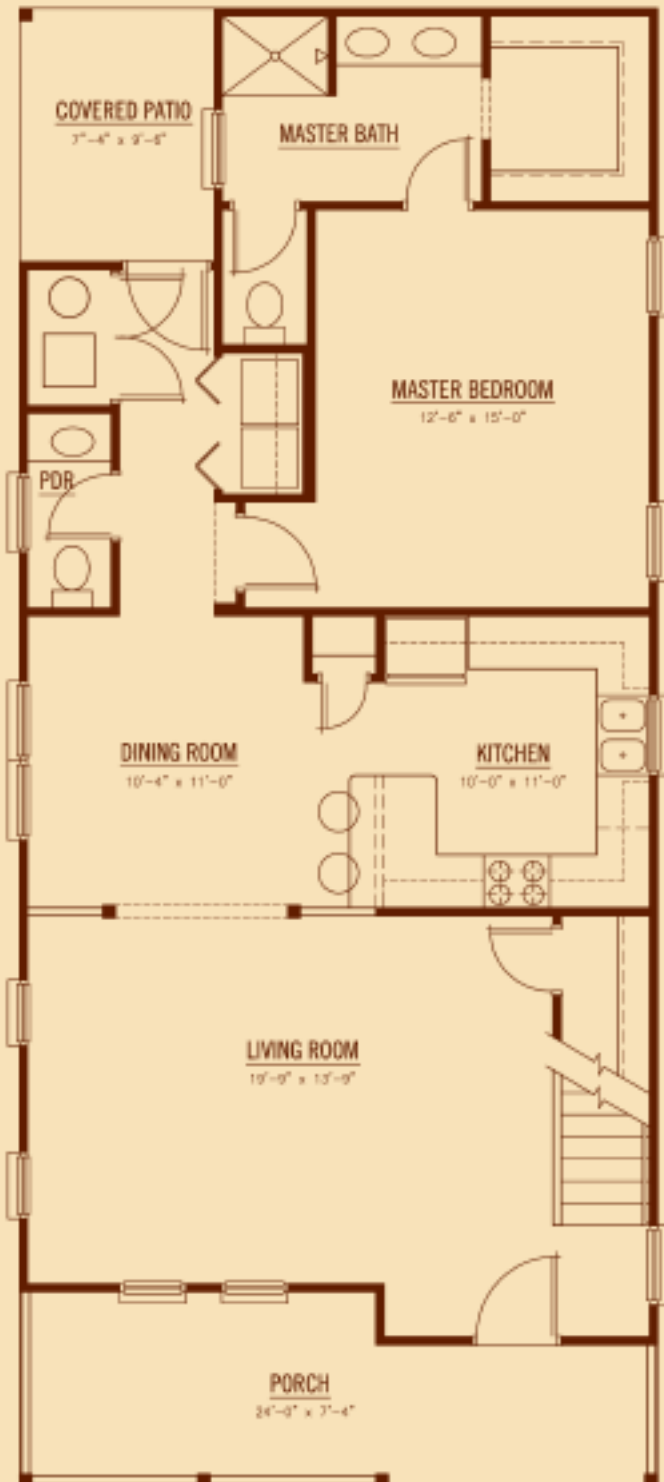

The Hawthorn • 3 Bedroom, 2½ Bath • 1,561 Sq. Ft.

First Floor

Second Floor

RED MAPLE
Grove

All dimensions, specifications, and materials are approximate and subject to change without notice.

The Hawthorn • 3 Bedroom, 2½ Bath • 1,561 Sq. Ft.

Elevation A

Elevation B

Elevation C