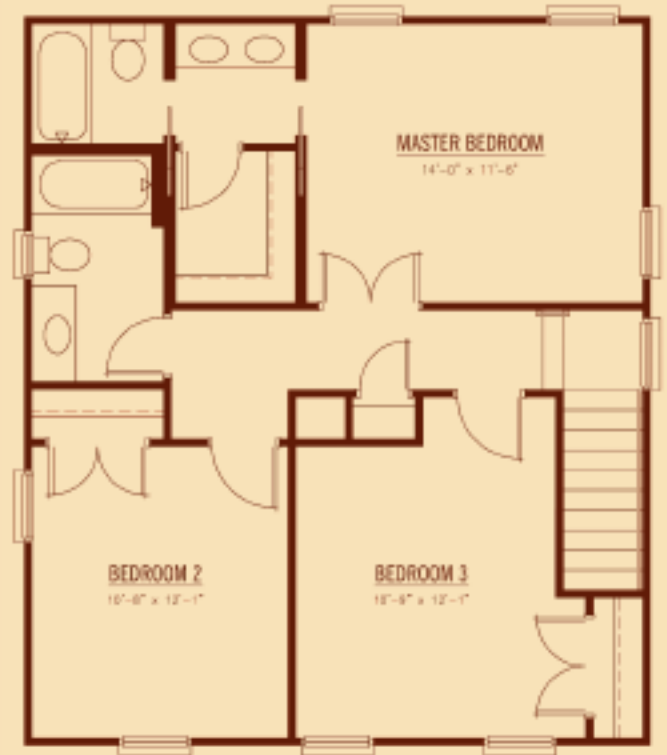

The Sycamore • 3 Bedroom, 2½ Bath • 1,547 Sq. Ft.

First Floor

Second Floor

RED MAPLE
Grove

All dimensions, specifications, and materials are approximate and subject to change without notice.

The Sycamore • 3 Bedroom, 2½ Bath • 1,547 Sq. Ft.

Elevation A

Elevation B