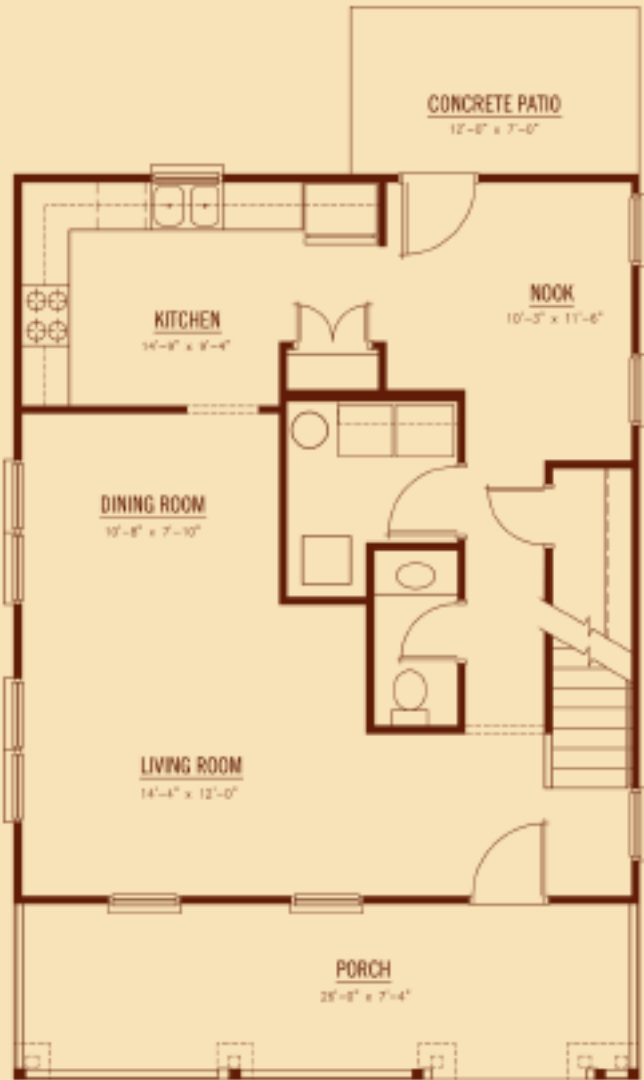

The Sycamore • 3 Bedroom, 2½ Bath • 1,547 Sq. Ft.

First Floor

Second Floor

RED MAPLE
Grove

All dimensions, specifications, and materials are approximate and subject to change without notice.

The Sycamore • 3 Bedroom, 2½ Bath • 1,547 Sq. Ft.

Elevation A

Elevation B