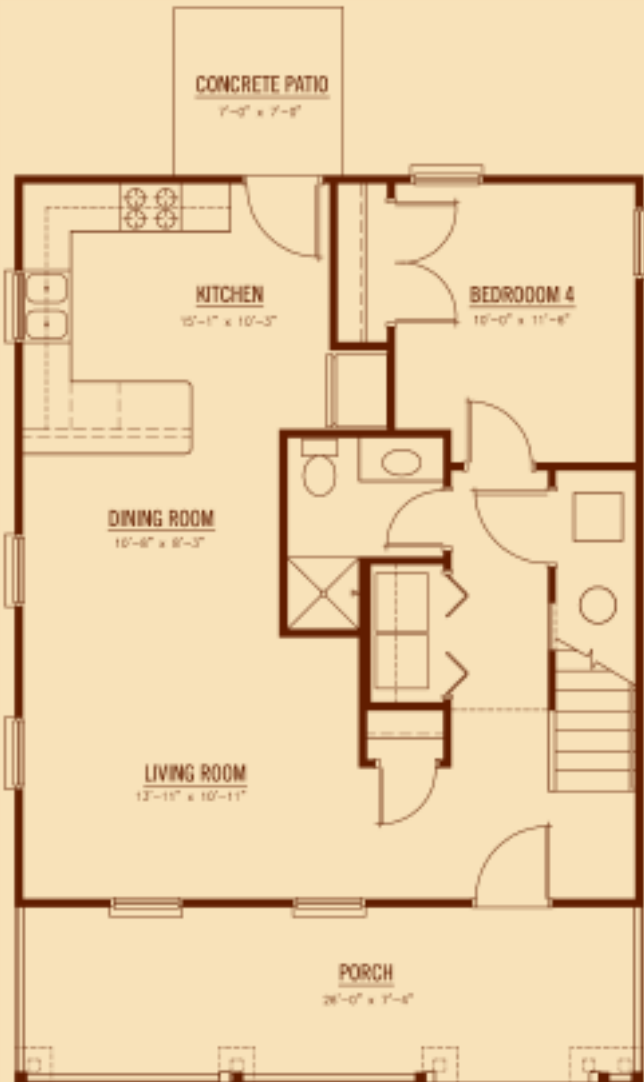

The Sycamore • 4 Bedroom, 3 Bath • 1,547 Sq. Ft.

First Floor

Second Floor

RED MAPLE
Grove

All dimensions, specifications, and materials are approximate and subject to change without notice.

The Sycamore • 4 Bedroom, 3 Bath • 1,547 Sq. Ft.

Elevation A

Elevation B