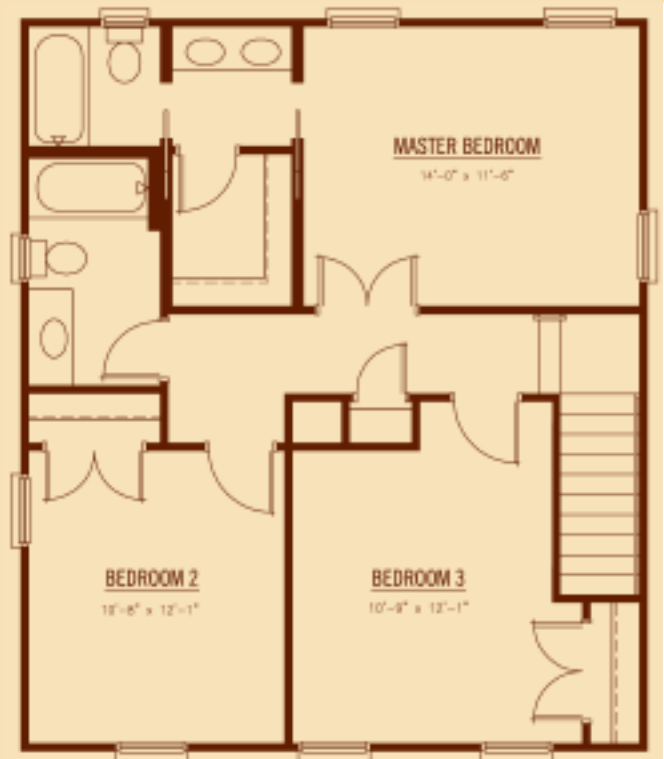

The Sycamore • 4 Bedroom, 3 Bath • 1,547 Sq. Ft.

First Floor

Second Floor

RED MAPLE
Grove

All dimensions, specifications, and materials are approximate and subject to change without notice.

The Sycamore • 4 Bedroom, 3 Bath • 1,547 Sq. Ft.

Elevation A

Elevation B